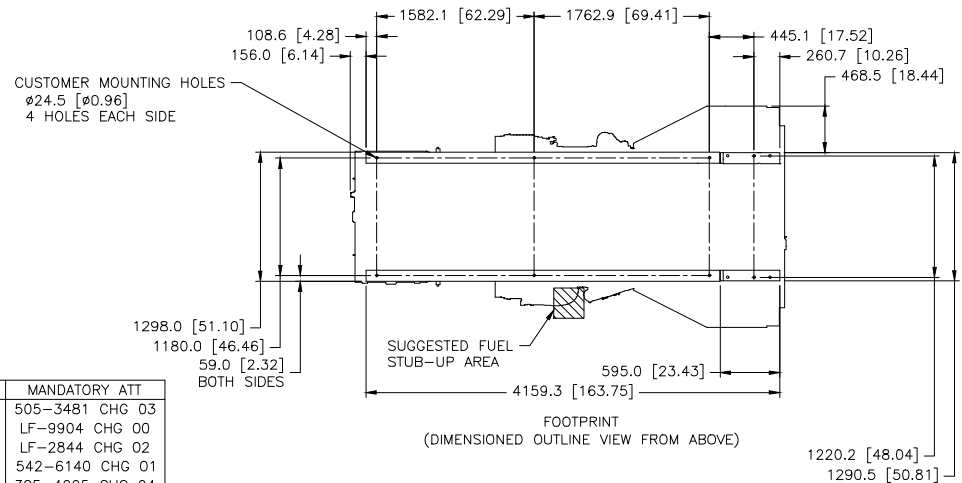

QTY	CONNECTION	SIZE	SHEETS
1	FUEL INLET	1/2-14 NPTF	2,3
1	EXCESS FUEL RETURN	1/2-14 NPTF	2,3
2	EXHAUST	DETAIL	2,4,6,7
1	FUMES DISPOSAL HOSE	ø50.8 [ø2.0] ID	2,4
1	OIL DRAIN	1-11-1/2 NPTF	2,3
1	COOLANT DRAIN	1 1/16-12 NPTF	2,3

MODEL	TYPE	PRICING AR	GENERATORS	MANDATORY ATT
C32	6	LF-3643 CHG 03	463-0138 CHG 00	505-3481 CHG 03
				LF-9904 CHG 00
				LF-2844 CHG 02
				542-6140 CHG 01
				305-4225 CHG 04
				491-5899 CHG 01
		491-5896 CHG 02		
		491-5856 CHG 02		
		375-2296 CHG 01		
		447-1538 CHG 01		
		509-9436 CHG 01		
		LF-3622 CHG 00		
		497-8311 CHG 01		
		330-5141 CHG 00		
		LS-0178 CHG 01		
LF-3642 CHG 03				

PACKAGE LIFTED IN 4 PLACES WITH RADIATOR INSTALLED
PACKAGE SHOWN WITH MORE DETAIL ON FOLLOWING SHEETS