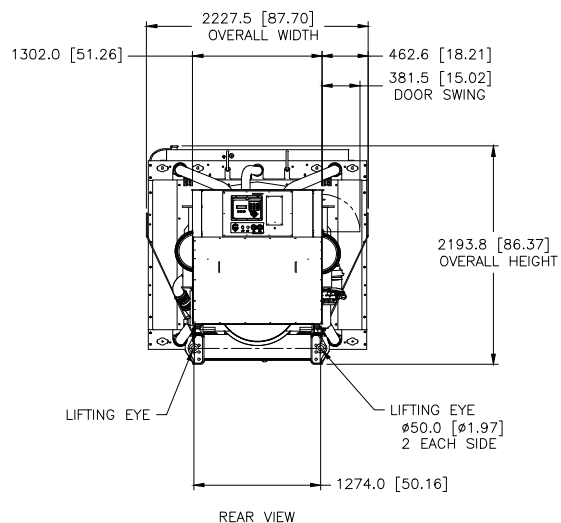

QTY	CONNECTION	SIZE	SHEETS
1	FUEL INLET	1/2-14 NPTF	2,3
1	EXCESS FUEL RETURN	1/2-14 NPTF	2,3
2	EXHAUST	DETAIL	2,4,6,7
1	FUMES DISPOSAL HOSE	ø50.8 [ø2.0] ID	2,4
1	OIL DRAIN	1-11-1/2 NPTF	2,3
1	COOLANT DRAIN	1 1/16-12 NPTF	2,3

MODEL	TYPE	PRICING AR	GENERATORS	MANDATORY ATT
C32	6	LF-3643 CHG 03	463-0138 CHG 00	505-3481 CHG 03
				LF-9904 CHG 00
				LF-2844 CHG 02
				542-6140 CHG 01
				305-4225 CHG 04
				491-5899 CHG 01
		491-5896 CHG 02		
		491-5856 CHG 02		
		375-2296 CHG 01		
		447-1538 CHG 01		
		509-9436 CHG 01		
		LF-3622 CHG 00		
		497-8311 CHG 01		
		330-5141 CHG 00		
		LS-0178 CHG 01		
LF-3642 CHG 03				

PACKAGE LIFTED IN 4 PLACES WITH RADIATOR INSTALLED
PACKAGE SHOWN WITH MORE DETAIL ON FOLLOWING SHEETS