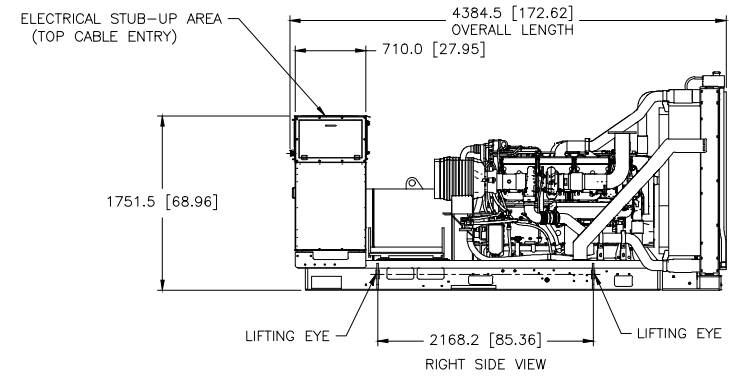

QTY	CONNECTION	SIZE	SHEETS
1	FUEL INLET	1/2-14 NPTF	2,3
1	EXCESS FUEL RETURN	1/2-14 NPTF	2,3
2	EXHAUST	DETAIL	2,4,6,7
1	FUMES DISPOSAL HOSE	ø50.8 [ø2.0] ID	2,4
1	OIL DRAIN	1-11-1/2 NPTF	2,3
1	COOLANT DRAIN	1 1/16-12 NPTF	2,3

MODEL	TYPE	PRICING AR	GENERATORS	MANDATORY ATT
C32	6	LF-3643 CHG 03	463-0138 CHG 00	505-3481 CHG 03
				LF-9904 CHG 00
				LF-2844 CHG 02
				542-6140 CHG 01
				305-4225 CHG 04
				491-5899 CHG 01
		491-5896 CHG 02		
		491-5856 CHG 02		
		375-2296 CHG 01		
		447-1538 CHG 01		
		509-9436 CHG 01		
		LF-3622 CHG 00		
		497-8311 CHG 01		
		330-5141 CHG 00		
		LS-0178 CHG 01		
LF-3642 CHG 03				

PACKAGE LIFTED IN 4 PLACES WITH RADIATOR INSTALLED
PACKAGE SHOWN WITH MORE DETAIL ON FOLLOWING SHEETS