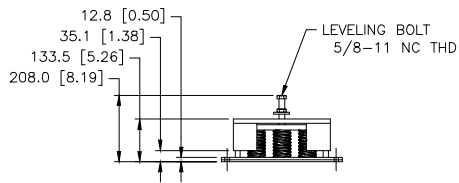

DETAIL OF 6 HOLES TERMINAL STRIP CONNECTIONS
(T0, T1, T2, T3)
SCALE 1=2

DETAIL OF EXHAUST
SCALE 1=2

DETAIL OF MOUNTING GROUP ISOLATOR
510-9149 CHG 00
(SHIPPED LOOSE)
SCALE 1=5

1						
2						
3						
4						
5						
6						
7						
8						
9						
10						
11						
12						
13						
14						
15						
16						
17						
18						
19						
20						
21						
22						
23						
24						
25						
26						
27						
28						
29						
30						
31						
32						
33						
34						
35						
36						
37						
38						
39						
40						
41						
42						
43						
44						
45						
46						
47						
48						
49						
50						
51						
52						
53						
54						
55						
56						
57						
58						
59						
60						
61						
62						
63						
64						
65						
66						
67						
68						
69						
70						
71						
72						
73						
74						
75						
76						
77						
78						
79						
80						
81						
82						
83						
84						
85						
86						
87						
88						
89						
90						
91						
92						
93						
94						
95						
96						
97						
98						
99						
100						