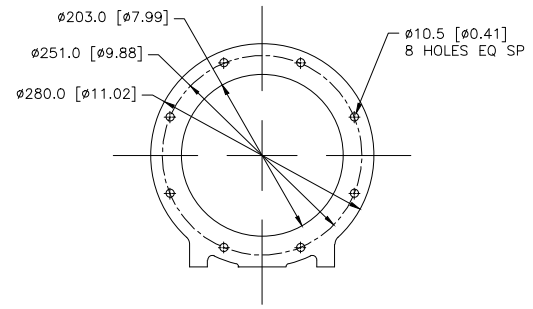

DETAIL OF 6 HOLES TERMINAL STRIP CONNECTIONS
(T0, T1, T2, T3)
SCALE 1=2

DETAIL OF EXHAUST
SCALE 1=2

DETAIL OF MOUNTING GROUP ISOLATOR
510-9149 CHG 00
(SHIPPED LOOSE)
SCALE 1=5

1						
2						
3						
4						
5						
6						
7						
8						
9						
10						
11						
12						
13						
14						
15						
16						
17						
18						
19						
20						
21						
22						
23						
24						
25						
26						
27						
28						
29						
30						
31						
32						
33						
34						
35						
36						
37						
38						
39						
40						
41						
42						
43						
44						
45						
46						
47						
48						
49						
50						
51						
52						
53						
54						
55						
56						
57						
58						
59						
60						
61						
62						
63						
64						
65						
66						
67						
68						
69						
70						
71						
72						
73						
74						
75						
76						
77						
78						
79						
80						
81						
82						
83						
84						
85						
86						
87						
88						
89						
90						
91						
92						
93						
94						
95						
96						
97						
98						
99						
100						