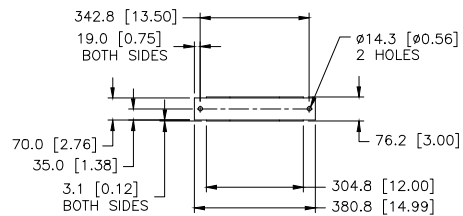

DETAIL OF 6 HOLES TERMINAL STRIP CONNECTIONS
(T0, T1, T2, T3)
SCALE 1=2

DETAIL OF EXHAUST
SCALE 1=2

DETAIL OF MOUNTING GROUP ISOLATOR
510-9149 CHG 00
(SHIPPED LOOSE)
SCALE 1=5

1						
2						
3						
4						
5						
6						
7						
8						
9						
10						
11						
12						
13						
14						
15						
16						
17						
18						
19						
20						
21						
22						
23						
24						
25						
26						
27						
28						
29						
30						
31						
32						
33						
34						
35						
36						
37						
38						
39						
40						
41						
42						
43						
44						
45						
46						
47						
48						
49						
50						
51						
52						
53						
54						
55						
56						
57						
58						
59						
60						
61						
62						
63						
64						
65						
66						
67						
68						
69						
70						
71						
72						
73						
74						
75						
76						
77						
78						
79						
80						
81						
82						
83						
84						
85						
86						
87						
88						
89						
90						
91						
92						
93						
94						
95						
96						
97						
98						
99						
100						