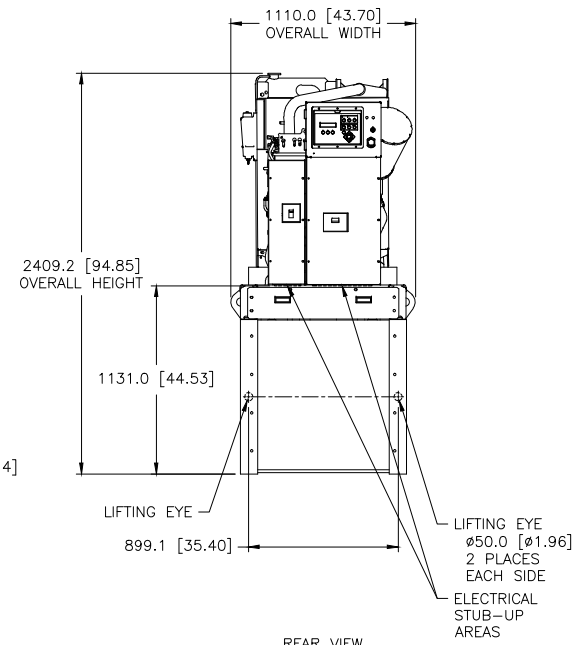

MODEL	TYPE	PRICING AR	AIR CLEANER	TANK
C7.1	Y	LS-2090 CHG 04	LS-1799 CHG 01	LS-1072 CHG 05
		LS-2091 CHG 04		
		LS-2092 CHG 04		
		LS-2093 CHG 04		
		LS-2604 CHG 04		
		LS-2605 CHG 04		
		LS-2606 CHG 04		
LS-2607 CHG 04				

PACKAGE LIFTED IN 4 PLACES
PACKAGE SHOWN WITH MORE DETAIL ON SHEETS 2 & 3

CATERPILLAR INC.
460-0867
1E0001