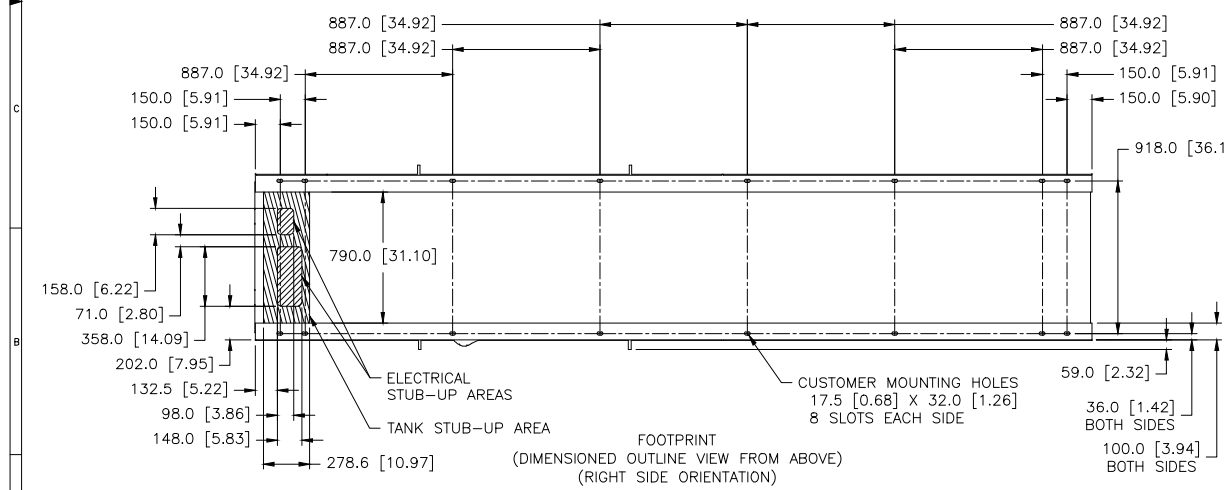

MODEL	TYPE	PRICING AR	AIR CLEANER	TANK
C7.1	Y	LS-2090 CHG 04	LS-1799 CHG 01	LS-1072 CHG 05
		LS-2091 CHG 04		
		LS-2092 CHG 04		
		LS-2093 CHG 04		
		LS-2604 CHG 04		
		LS-2605 CHG 04		
		LS-2606 CHG 04		
LS-2607 CHG 04				

PACKAGE LIFTED IN 4 PLACES
PACKAGE SHOWN WITH MORE DETAIL ON SHEETS 2 & 3

CATERPILLAR INC.
460-0867
1E0001