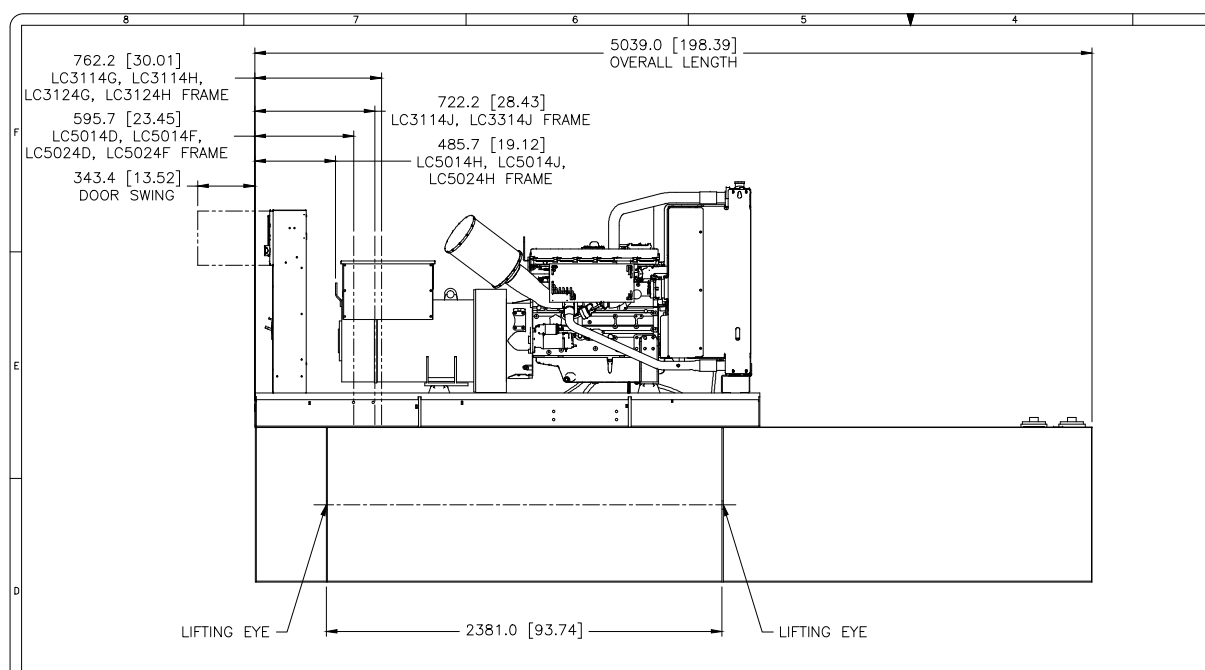

METRIC 460-0867

QTY	ENGINE CONNECTIONS	SIZE	SHEET
1	COOLANT DRAIN	13/16-16 THD	2
1	EXHAUST	SEE DETAIL A	2
1	FUMES DISPOSAL TUBE	ø33.0 [ø1.30] OD	2
1	OIL DRAIN	3/4-16 THD	2

QTY	POSSIBLE TANK CONNECTIONS	SIZE	SHEET
1	BASIN TANK EMERGENCY VENT	4" NPT THD	3
1	FUEL FILLER	4" NPT THD	3
1	FUEL LEVEL GAUGE	1 1/4" NPT THD	3
1	FUEL RETURN	1/2" NPT THD	3
1	FUEL SUPPLY	1/2" NPT THD	3
1	MAIN TANK EMERGENCY VENT	4" NPT THD	3
1	NORMAL VENT	1 1/4" NPT THD	3
1	RUPTURE BASIN ALARM	1" NPT THD	3
2	SPARE PORT	1" NPT THD	3